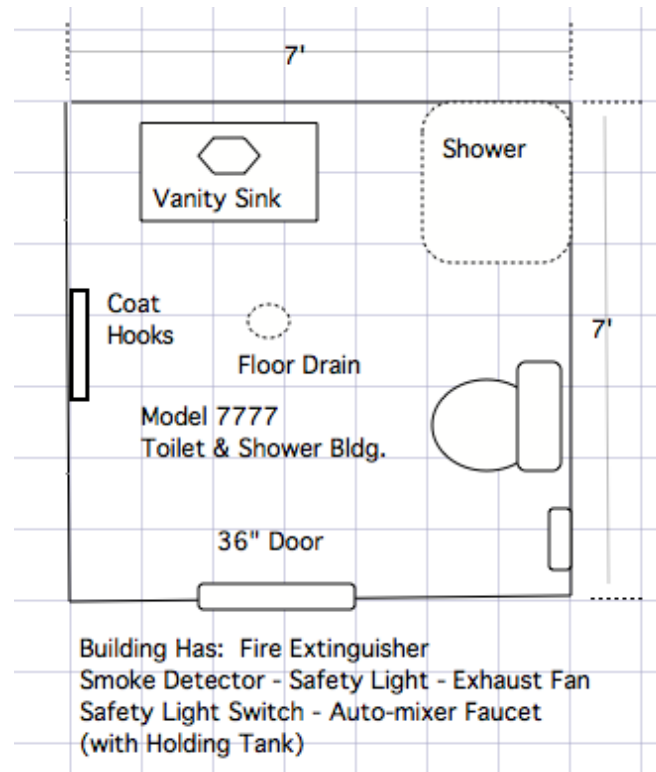

Model 4848S-T Shower Toilet Combination

Dimensions: 50" x 50" x 92" (127cm x 127cm x 234cm) Price By Quote

220v Tankless Hot Water Heater – Waterproof Light – Full Access Panel

Touchless Foaming Soap Dispenser – 9" Toilet Tissue Dispenser – Paper Towel Dispenser

Rear Drain

Under Section and Drain

Inside Front

Does Not Look Like a
 Portable Toilet

Dimensions: 48" x 48" x 92"
 1.22m x 1.22m x 2.34m

Shower Chair

Shower Front

Can Eliminate
 Front Step

4848S Shower

RL. Front View

Access Panel
 220v Tankless
 Water Heater.

Specifications

½" FRP Pebbled Graffiti Resistant Walls – Shower Stall – Shower Curtin – New Aluminum Trim – Foaming Body Soap Dispenser (with Soap) – Clothes Hooks – Mirror – Keyed Door Lock - Privacy Lock - Treated Wood Runners – Water Source Can be a Garden Hose – Waste Disposal Can Be Sewer, Septic Tank or Holding Tank - Plumbed to Your Hot Water System - Access Panel For Plumbing and Electrical Connection

Model 7777ST

Dimensions: 7' x 7' x 7.5'

4" Steel Frame/Tine Ports
Laminate Wood Flooring
Ceramic Sink
Ceramic P-Trap Toilet
ADA Compliant
60 AMP Electric Service
Exhaust Fan/Switch
Soap Dispenser
Paper Towel Dispenser
Inside Door Lock