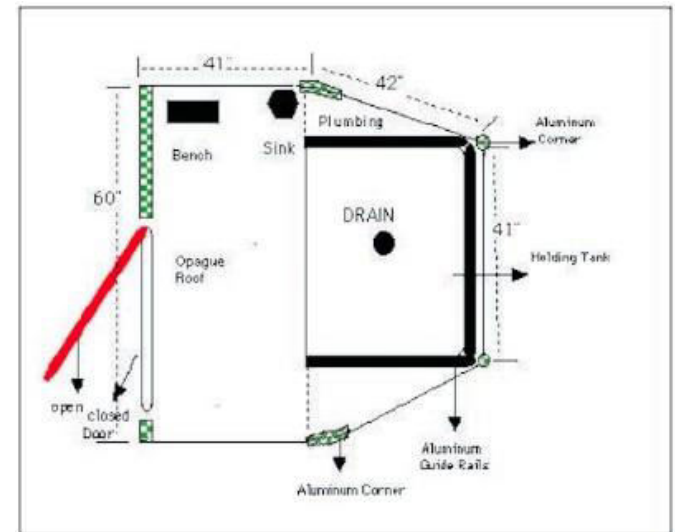

Model SCR 369 Shower & Change Room

Model SCR 369

In-line hot water heater (220v) available.
Shower can be plumbed to a central water heating system.