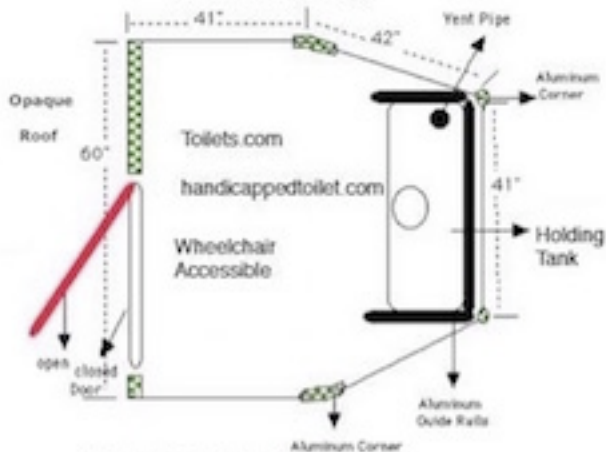

Wheel Chair Accessible
Model WCA 700A

This unit has a 36" X 75" Door