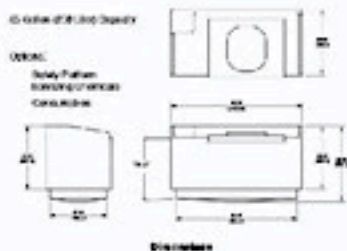

Voted Best Toilet for Disaster Relief 20 Years Running

Call: 800-521-6310
E-Mail: info@Toilets.com

Model FPT 300 Shell Ships 3" High First Fold

Model FPT 300 Second Fold

We Manufacture and Ship 1 to 1,000 Worldwide

Model HSR 300 Folding Camouflaged Portable Toilet

3,000 Patented Model FPT 300 Units in 1996 Summer Olympic Games

12 Model FPT 300 Shipped 100 Percent Assembled Deploys in 3 Minutes

12 Model FPT 300 Units Ready to Ship or Store

Flip-top Tank with Open Lid

Flip-top Open for Easy Cleaning

Flip-top Lid Closed

Flat Floor Model FPTFF 300 Uses: Ticker Booths, ATM Machine Shelters, Storage, Work Place Shelter, Etc.

Model FPT 300 - 65 gallon holding tank is FEMA approved for handicapped use in a disaster relief shelter. This tank is sold separately.